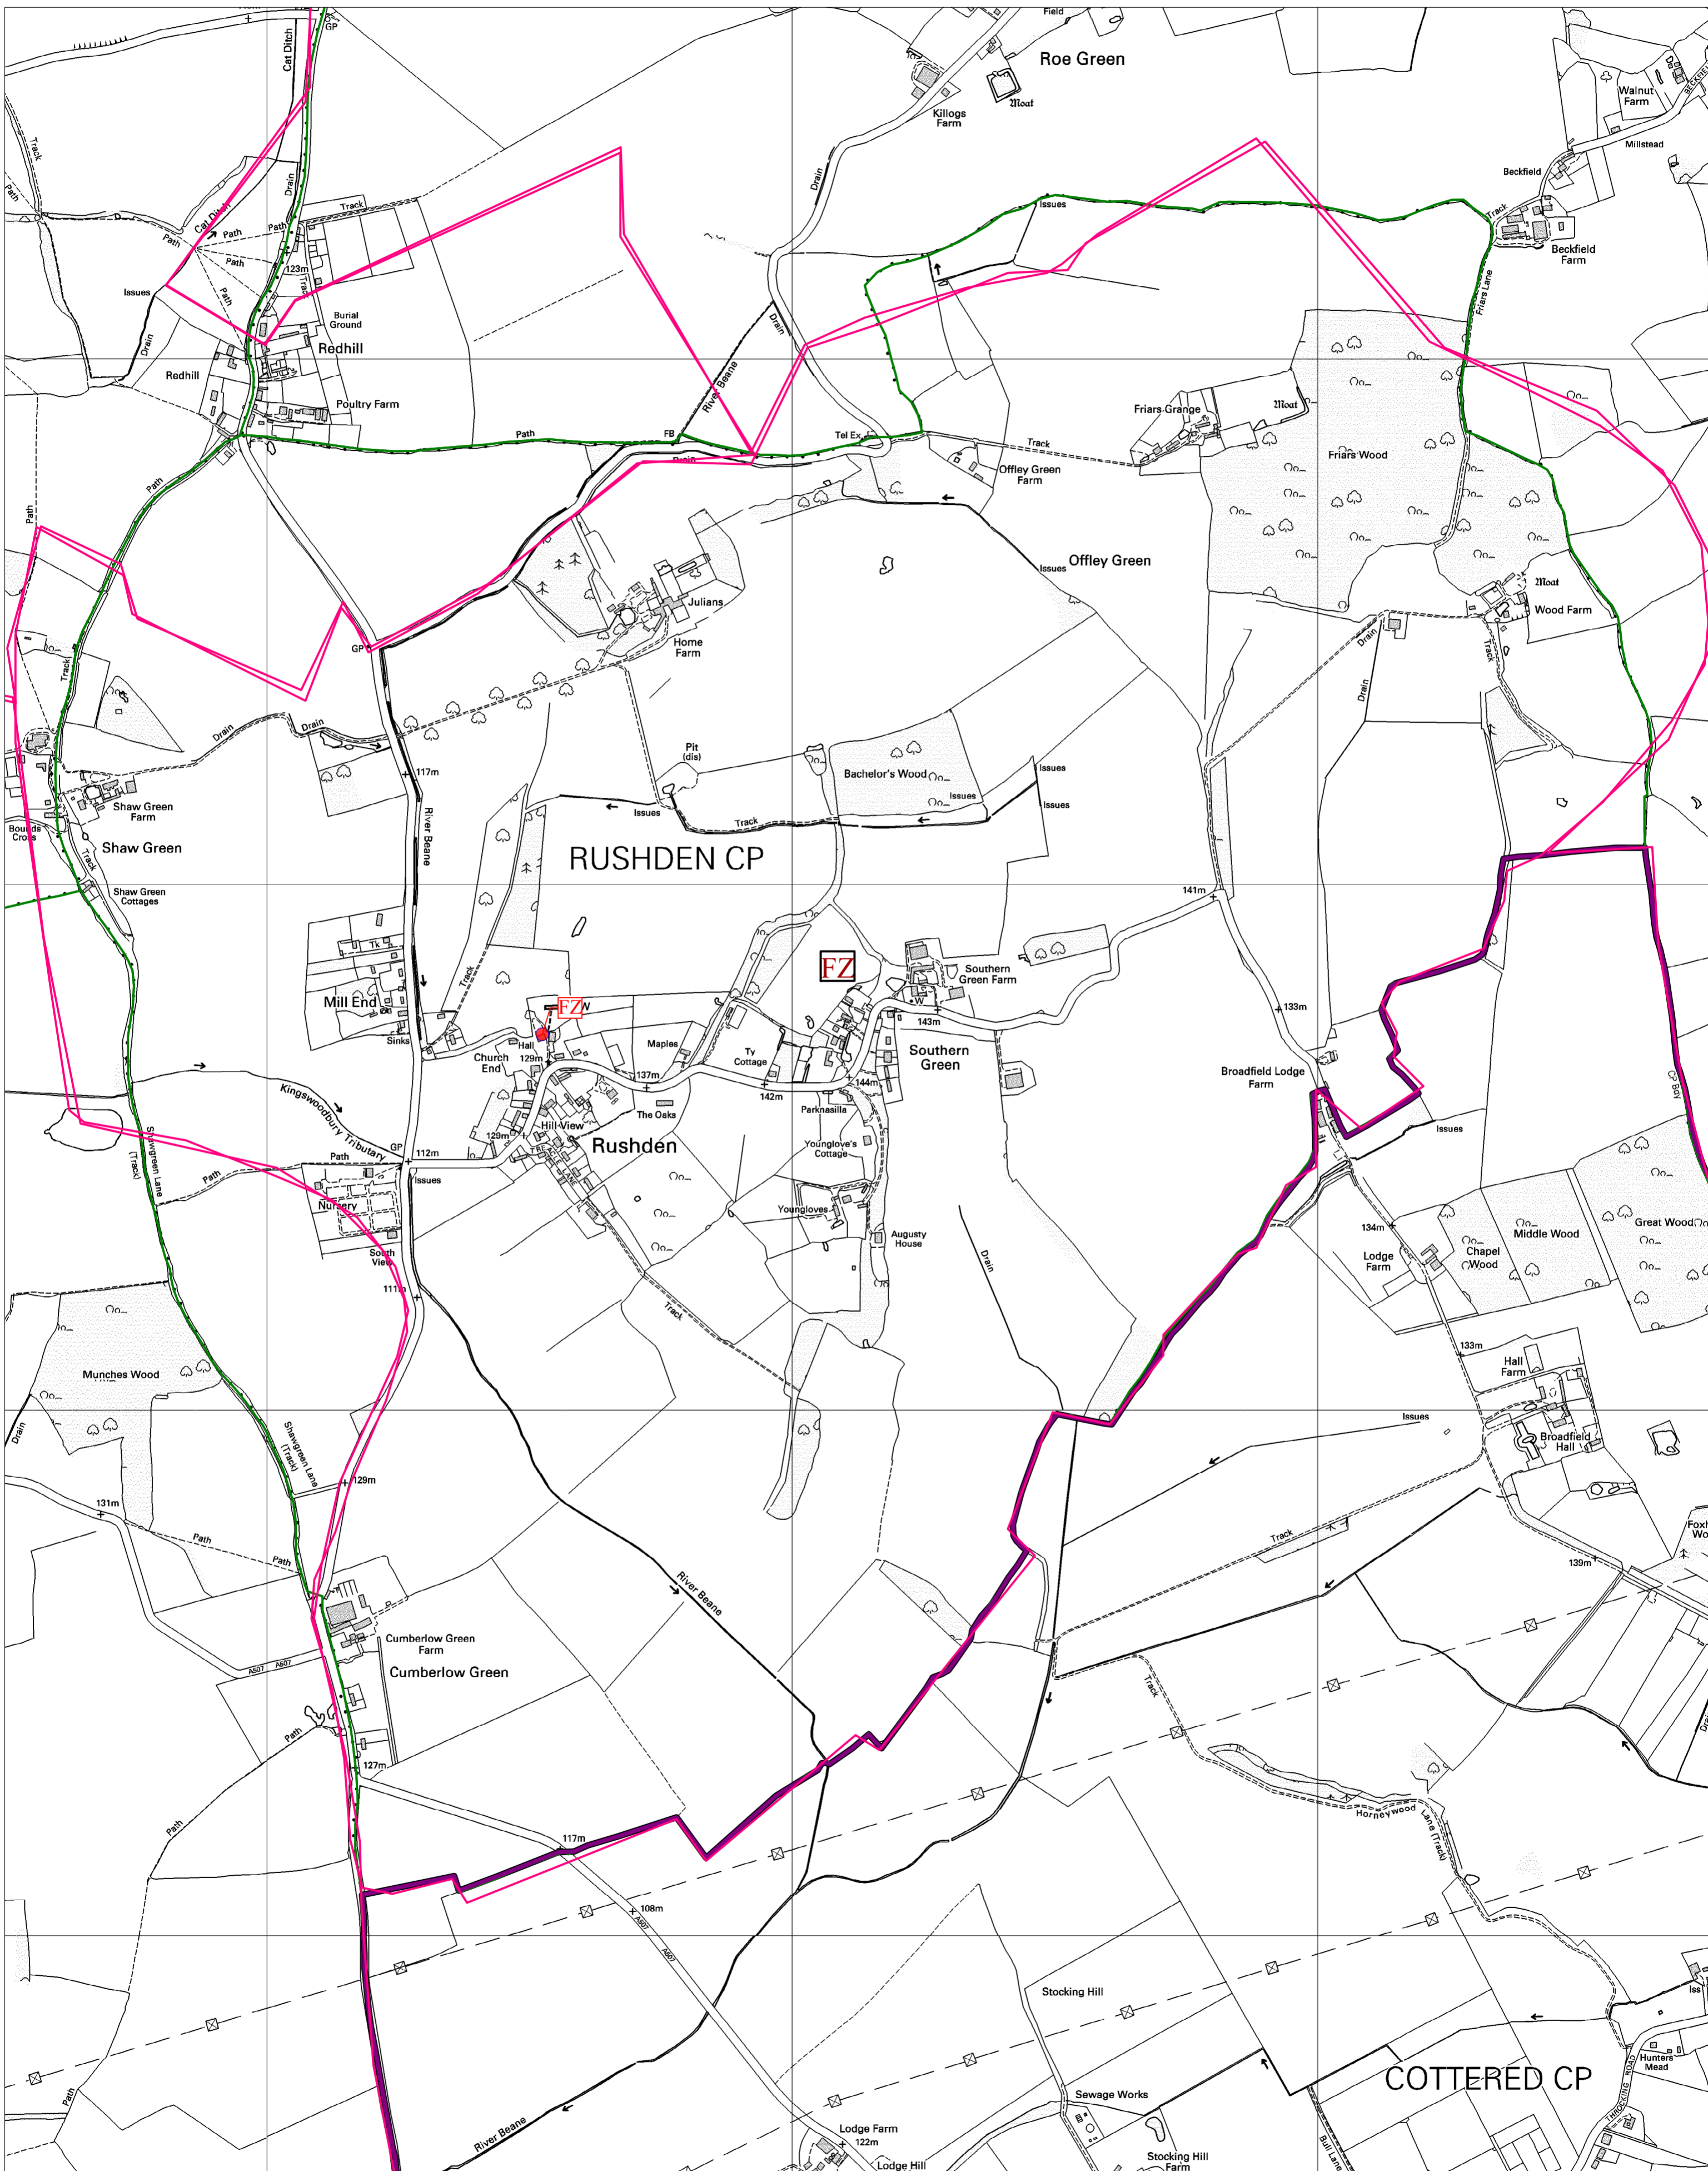

Polling Area - FZ - Rushden

Scale: 1:?
Date: 23:10:13